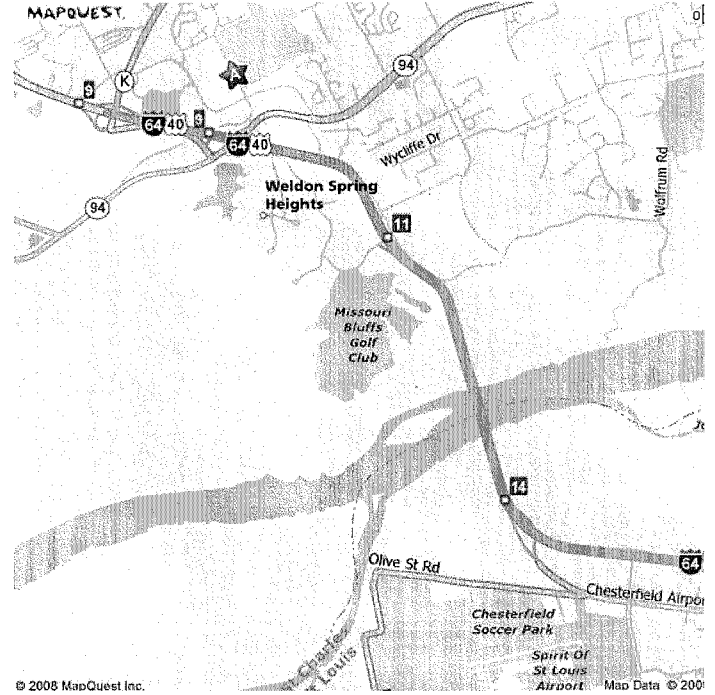

MONDAY OCTOBER 20, 2008 SHOTGUN START: 11:30am to ensure everyone can leave no later than 5:30pm including after event mingling/provision of awards.

WHO MAY PLAY: To ensure more players we would allow each FENG member to invite one guest who may be a member of their executive team, a direct subordinate who may become a FENG member, or a prospective FENG member. Guests do not have to play on the same team but may

SHAMBLES RULES:

Players are grouped in fours by team based upon overall team handicaps which are provided at sign up time. If no handicap is available, a 30 will be provided. Each player hits a drive off the tee and the best option is taken where the players then hit their ball in to the hole from the drive chosen. The top two players' scores, net of handicap, are taken per hole. Traditionally a team producing 40 under or so could win the tournament with most teams in play to win through the end of the rounds. Each player must use at least two drives during 18 holes.

* NO MULLIGANS * PUTTING CONTEST * PAR 3 CONTEST * NETWORKING BEFORE/AFTER

Please remit your check as early as possible to:
The FENG
c/o John Brown
643 Hawbrook Ave
St. Louis, MO 63122

$100 Per Player   Handicap
Player Name
A. _____ // _____
B. _____ // _____

Still Seeking Partial Sponsors for Lunch and Prizes, contact David Skala, 314-277-0532 for more information